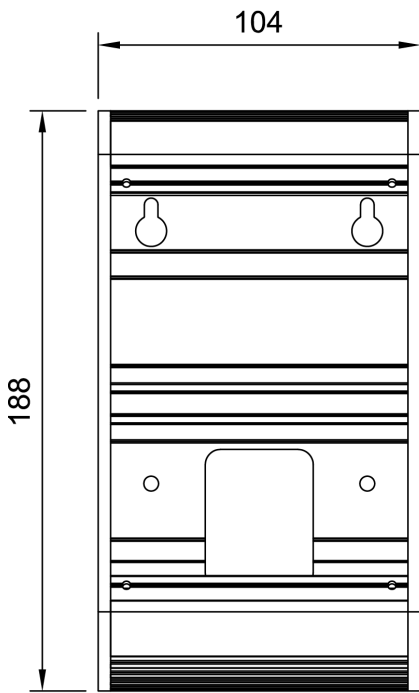

1023595010

EMBR-1

Mounting Box for ECPIR, EAPIR and EBMDR-8 Panels

DESCRIPTION

- For desktop or on-wall mounting
- Boxes can be joined to accommodate up to 5 panels using the EMBR-6 kit
- Indoor use

SPECIFICATIONS

SPECIFICATIONS

Size WxHxD	104 x 188 x 74 mm
Weight	0.35 kg
Material	Anodized Aluminium
Color	Black

TECHNICAL DIMENSIONS

Front view

Rear view

Dimensions in mm

USED WITH

1023200033