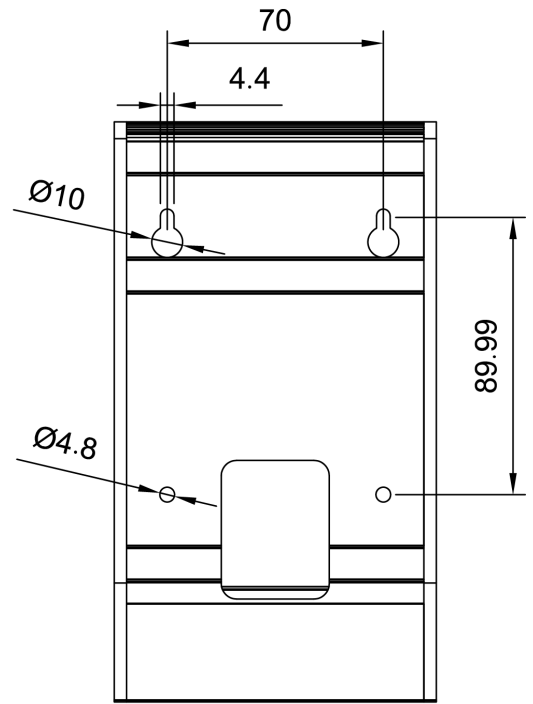

SPECIFICATIONS

Size WxHxD	104 x 188 x 74 mm
Weight	0.35 kg
Material	Anodized Aluminium
Color	Black

TECHNICAL DIMENSIONS

Front view

Rear view

Dimensions in mm

USED WITH

1023200033

ECPIR-3P

Exigo Call Panel, PTT Button and 3 buttons

1023200030

ECPIR-P

Exigo Call Panel, PTT Button

1023201008

EAPIR-8

EXIGO Alarm Panel, 8 buttons