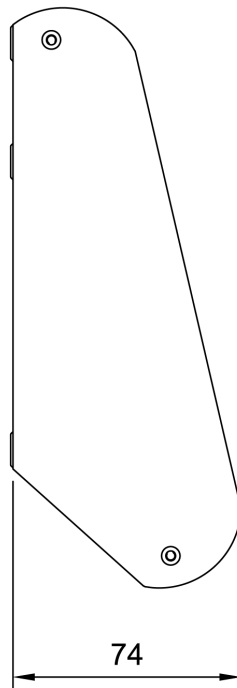

1023595010

EMBR-1

Mounting Box for ECPIR, EAPIR and EBMDR-8 Panels

DESCRIPTION

- For desktop or on-wall mounting
- Boxes can be joined to accommodate up to 5 panels using the EMBR-6 kit
- Indoor use

SPECIFICATIONS

SPECIFICATIONS

Size WxHxD	104 x 188 x 74 mm
Weight	0.35 kg
Material	Anodized Aluminium
Color	Black

TECHNICAL DIMENSIONS

Front view

Rear view

Dimensions in mm

USED WITH

1023200033